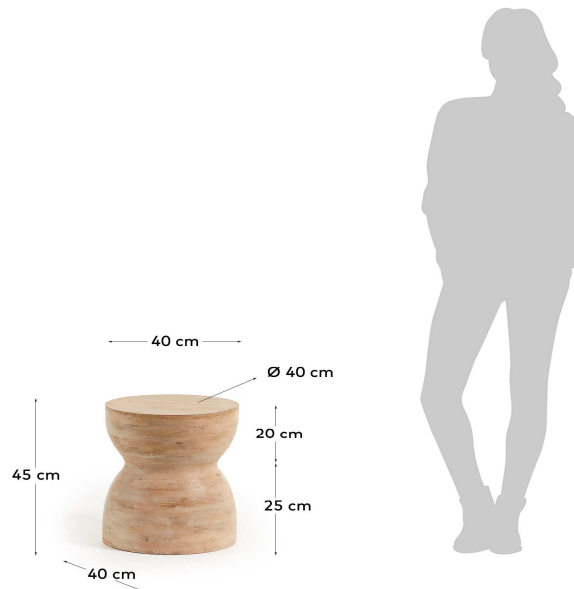

**MATZ**

**Descriptions**

Product code	CC0360M46
Product description	MATZ Mesa auxiliar madera mango Mesa auxiliar en madera de mango macizo natural.
Origin country	IN

**Dimensions**

Height x Width x Depth (cm)	45 cm	x	40 cm	x	40 cm
Product weight (Kg)	11,1 Kg				

**Technical drawings**

**Features**

Use (domestic/contract/office)	Doméstico
Indoor (yes/no)	Sí
Alfresco (yes/no)	No
Outdoor (yes/no)	No
Max. load (kg)	130
Adjustable height (yes/no)	No
Adjustable height mechanism description	N/A
Top tilt angle range	
Feet pad type	No
Adjustable feet (yes/no)	No
Doors included (yes/no)	No
Number of doors	
Door opening system	N/A
Door soft-close function (yes/no)	N/A
Drawers included (yes/no)	No
Number of drawers	