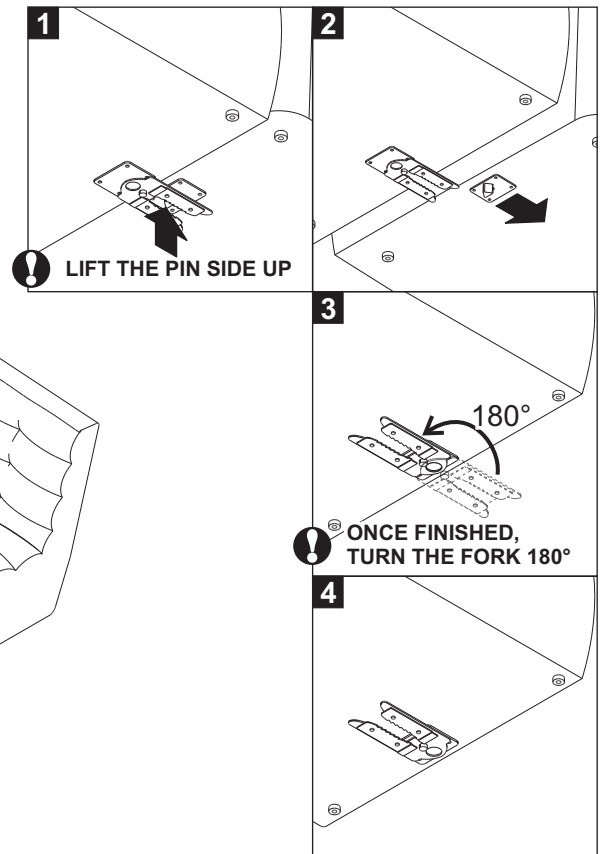

SOFA N701 ASSEMBLY INSTRUCTION FOR SOFA CONNECTION

POSITION OF SOFA CONNECTOR

NOTICE

SOFA N701 ASSEMBLY INSTRUCTION FOR SOFA CONNECTION

A ATTACH SOFA

! MAKE SURE THE ITEMS ARE ALIGNED

B DETACH SOFA

! LIFT THE LEFT SIDE OF THE SEAT TO DETACH THE CLIPS AND DISCONNECT THE ITEMS