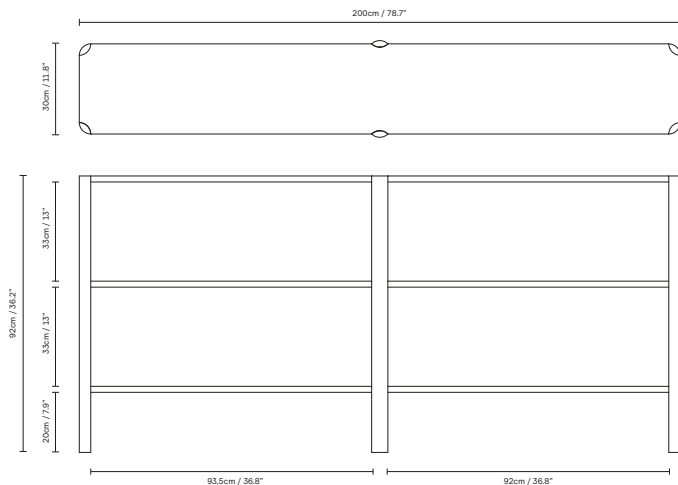

Leaf Shelf 2x3

Product Fact Sheet

Leaf Shelf 2x3

No. (1247) Leaf Shelf 2x3, Oak / No. (1248) Leaf Shelf 2x3, White Oak

Dimensions:

L: 200 cm / 78.7", W: 30 cm / 11.8", H: 92 cm / 36.2"

Product description:

The Leaf Shelf is an attempt to create a shelving system that strikes the ultimate balance between aesthetics, stability and packability. It is characterised by a very pure aesthetic, the aim being that the leg pillars are the centre of attention. With an organic and clean expression, sculpted in the shape of a leaf, they give the system its signature look. The construction itself is also breaking ground in terms of stability, as it is entirely contained without any visible screws or extra stabilising parts underneath the shelf.

The versatile design means the shelf looks great from all angles, meaning it can be used as a sideboard, free standing shelving or a room divider.

Designer's thoughts:

"I like the convenience of flat pack shelves, but often I find them lacking either in aesthetics or stability. The Leaf Shelf is my attempt to create a shelving system striking an ultimate balance between aesthetics, stability and packability. My intention is for this shelving system to come in many different heights and widths, suitable for a wide range of homes and businesses." - Jonas Lutz

Country of origin: Poland

Net weight: 30 kg / 66.1 lb

Designed by/year of design: Jonas Lutz, 2017

Features: No visible screws

Pre-assembled: No, consist of nine parts

Contract use: Yes

Scope of application: Shelf, sideboard, room divider, TV table